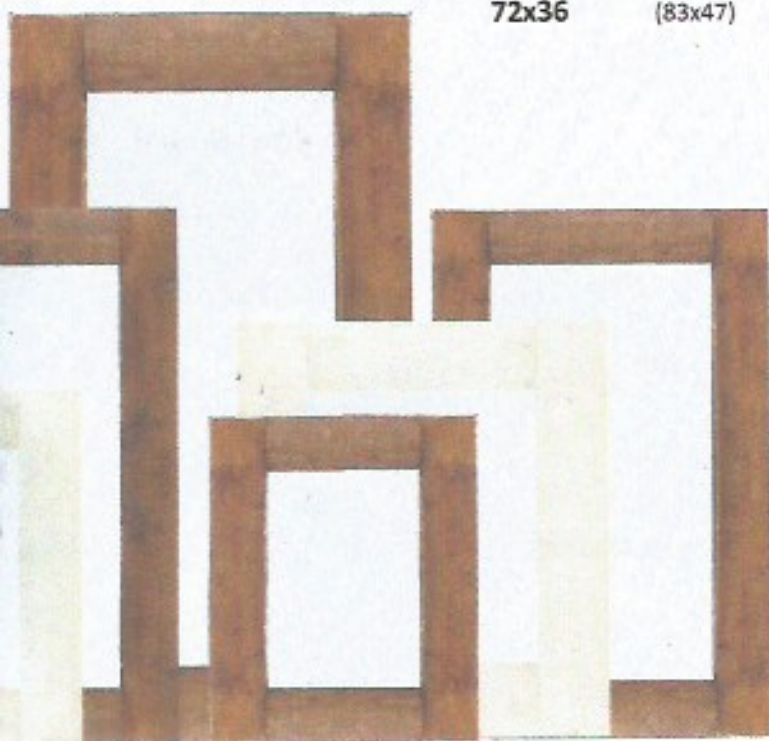

Also available in Chalkboards
All Sizes are Approx

4" Rustic Mirrors

Butted Joints

Mirror Size	Overall Size	All Colours Price
14x18	(21x25)	42.50
16x20	(23x27)	50.00
18x24	(25x31)	60.00
36x12	(27x37)	70.00
20x30	(27x37)	70.00
36x24	(43x31)	95.00
48x12	(55x19)	82.50
48x18	(55x25)	105.00
40x30	(47x37)	122.50
48x24	(55x31)	122.50
48x36	(55x43)	150.00
60x18	(67x25)	122.50
60x24	(67x31)	165.00
60x36	(67x43)	212.50
60x48	(67x55)	262.50

Chalk White

Ant White

Distressed

Made To Measure Also Available.

Please phone office with Outside measurements.

Also available in All

6 Rustic Mirrors

Butted Joints

Light Brown

Brown

Mirror Size	Overall Size	All Colours Price
18x24	(29x35)	67.50
20x30	(31x41)	82.50
36x24	(47x35)	110.00
48x18	(59x29)	122.50
40x30	(51x41)	150.00
48x24	(59x35)	150.00
48x36	(59x47)	177.50
60x18	(71x29)	165.00
60x24	(71x35)	192.50
60x36	(71x47)	220.00
72x24	(83x35)	252.50
72x36	(83x47)	312.50

Available in Chalkboards
 sizes are approx.

4" Moulded Mirrors

Mitred Joints

Mirror Size	Overall Price	All Colours Price
14x18	(21x25)	50.00
16x20	(23x27)	55.00
18x24	(25x31)	67.50
20x30	(27x37)	82.50
36x24	(43x31)	110.00
48x12	(55x19)	95.00
48x18	(55x25)	122.50
48x24	(55x31)	150.00
40x30	(47x37)	150.00
48x36	(55x43)	192.50
60x18	(67x25)	165.00
60x24	(67x31)	192.50