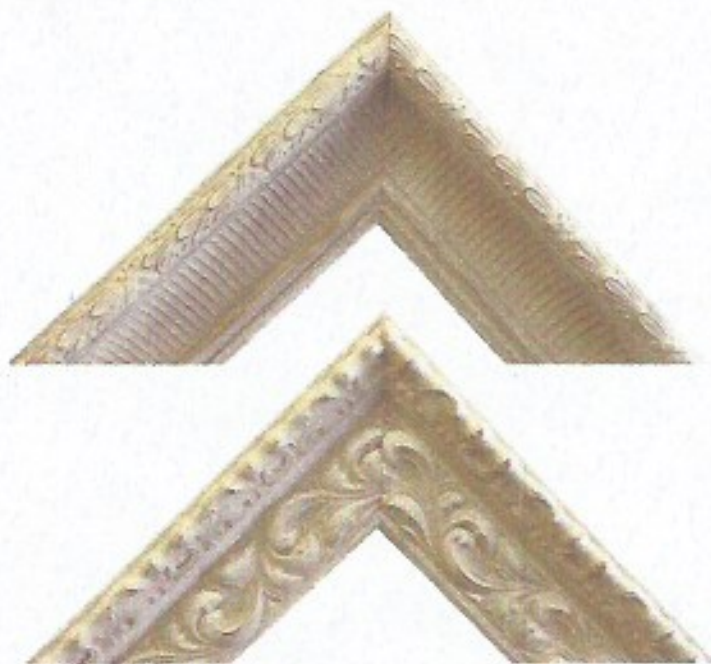

Available in Chalkboards
 sizes are approx.

4" Moulded Mirrors

Mitred Joints

Mirror Size	Overall Price	All Colours Price
14x18	(21x25)	50.00
16x20	(23x27)	55.00
18x24	(25x31)	67.50
20x30	(27x37)	82.50
36x24	(43x31)	110.00
48x12	(55x19)	95.00
48x18	(55x25)	122.50
48x24	(55x31)	150.00
40x30	(47x37)	150.00
48x36	(55x43)	192.50
60x18	(67x25)	165.00
60x24	(67x31)	192.50

Chalk White

Ant White

Distressed

Light Brown

Brown

Leaf and Ribbed Mirrors

Antique White Hand Painted

Mirror Size	Overall Size	Beveled Price
16x20	(23x27)	87.50
18x24	(25x31)	100.00
20x30	(27x37)	125.00
36x12	(43x19)	112.50
36x24	(43x31)	162.50
48x12	(55x19)	137.50
48x18	(55x25)	175.00
48x24	(55x31)	200.00
40x30	(47x37)	200.00
48x36	(55x43)	237.50
60x24	(67x31)	237.50
60x36	(67x43)	300.00

Rustic Rope Mirrors

Available In All 5 Colours

Mirror Size	Overall Size	All Colours Price £
8x8	(12x12)	16.25
8x14	(12x18)	22.50
10x20	(14x24)	28.75
14x18	(18x22)	35.00
16x20	(20x24)	41.25

Chalkboards

Available in all mirror sizes and colours.
Prices are the same.